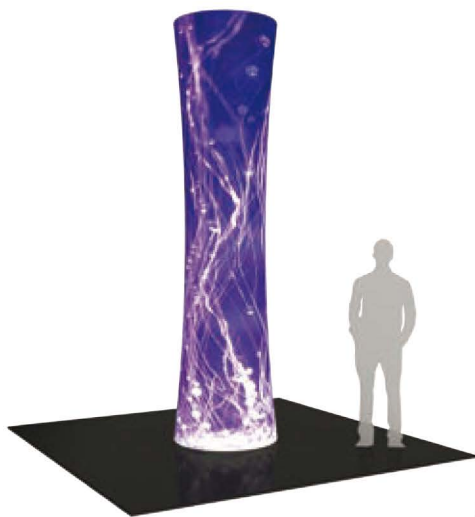

FORMULATE FUNNELS

When you are looking for a way to draw attention and captivate your audience at a tradeshow, special event, or in a permanent environment, these Formulate™ and tension fabric architectural structures are designed to impress.

Versatile Formulate Funnels transform any environment through form, fabric and lighting. Formulate Funnels have an hourglass shape, come in 20', 16' and 12' heights and have 8' diameters at the top and 3 ½' diameters at the bottom. Funnels feature a heavy-duty, wooden base and silver brushed coated truss interior to create a dynamic, towering structure that commands attention. Fabric graphics feature a zipper at the top and a silicone edge at the bottom for easy assembly. Accent LED light not included, but can be incorporated to add a glow within the funnel structures. Custom sizes also available.

20' FUNNEL
FUN-01

 16' FUNNEL
FUN-02

12' FUNNEL
FUN-03

Formulate structures are made in the USA and a limited lifetime hardware warranty.

FORMULATE TOWERS

Mix and match the Formulate™ line of towers to add architecture and drama to any event or interior space. Cylinder-shaped and Rectangular-shaped towers come in 12', 10' and 8' heights and 3' square/diameters at the tops and bottoms. They combine the latest developments in fabric printed technology with aluminum tube frames to add dimension, décor and sculpture to any event, stage set, tradeshow booth or interior space. Formulate towers accommodate internal LED lighting. Accent LED light not included, but can be incorporated to add a glow within the structures. Custom sizes also available.

12' FOUR
SIDED TOWER
COL-01

R 10' FOUR
SIDED TOWER
COL-02

8' FOUR
SIDED TOWER
COL-03

12' CYLINDER TOWER
CYL-01

R 10' CYLINDER TOWER
CYL-02

8' CYLINDER TOWER
CYL-03

Formulate structures are made in the USA and a limited lifetime hardware warranty.