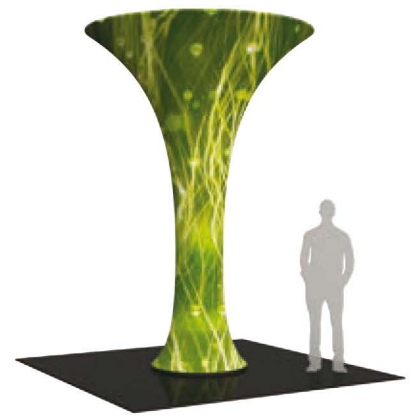

FORMULATE FUNNELS

When you are looking for a way to draw attention and captivate your audience at a tradeshow, special event, or in a permanent environment, these Formulate™ and tension fabric architectural structures are designed to impress.

Versatile Formulate Funnels transform any environment through form, fabric and lighting. Formulate Funnels have an hourglass shape, come in 20', 16' and 12' heights and have 8' diameters at the top and 3 ½' diameters at the bottom. Funnels feature a heavy-duty, wooden base and silver brushed coated truss interior to create a dynamic, towering structure that commands attention. Fabric graphics feature a zipper at the top and a silicone edge at the bottom for easy assembly. Accent LED light not included, but can be incorporated to add a glow within the funnel structures. Custom sizes also available.

20' FUNNEL
FUN-01

 16' FUNNEL
FUN-02

12' FUNNEL
FUN-03

Formulate structures are made in the USA and a limited lifetime hardware warranty.

FORMULATE TOWERS

Mix and match the Formulate™ line of towers to add architecture and drama to any event or interior space. Cylinder-shaped and Rectangular-shaped towers come in 12', 10' and 8' heights and 3' square/diameters at the tops and bottoms. They combine the latest developments in fabric printed technology with aluminum tube frames to add dimension, décor and sculpture to any event, stage set, tradeshow booth or interior space. Formulate towers accommodate internal LED lighting. Accent LED light not included, but can be incorporated to add a glow within the structures. Custom sizes also available.